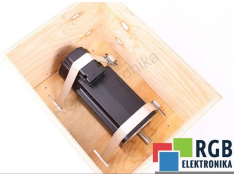

Repair MKD071B-061-GG1-KN BOSCH REXROTH

We will repair every BOSCH REXROTH device. If you cannot find the device that interests you, please contact us. We collect the devices **free of charge** via a courier or in person, thanks to which we are able to carry out the repair within several hours. We will diagnose your equipment **for free**, and if you do not decide on our service, you will not incur any costs. We offer **24 months warranty** for all completed repairs. We are available 24/7, also at weekends and on holidays. **Call us 24/7: +48 71 750 09 77** and receive immediate help.

SPECIFICATIONS

MANUFACTURER	BOSCH REXROTH
MODEL	MKD071B-061-GG1-KN
CATEGORY	AC and DC motors
WEIGHT	10.0 kg

WRITE TO US
info24@rgbrepairs.com

24/7 SUPPORT
[+48 71 750 09 77](tel:+48717500977)